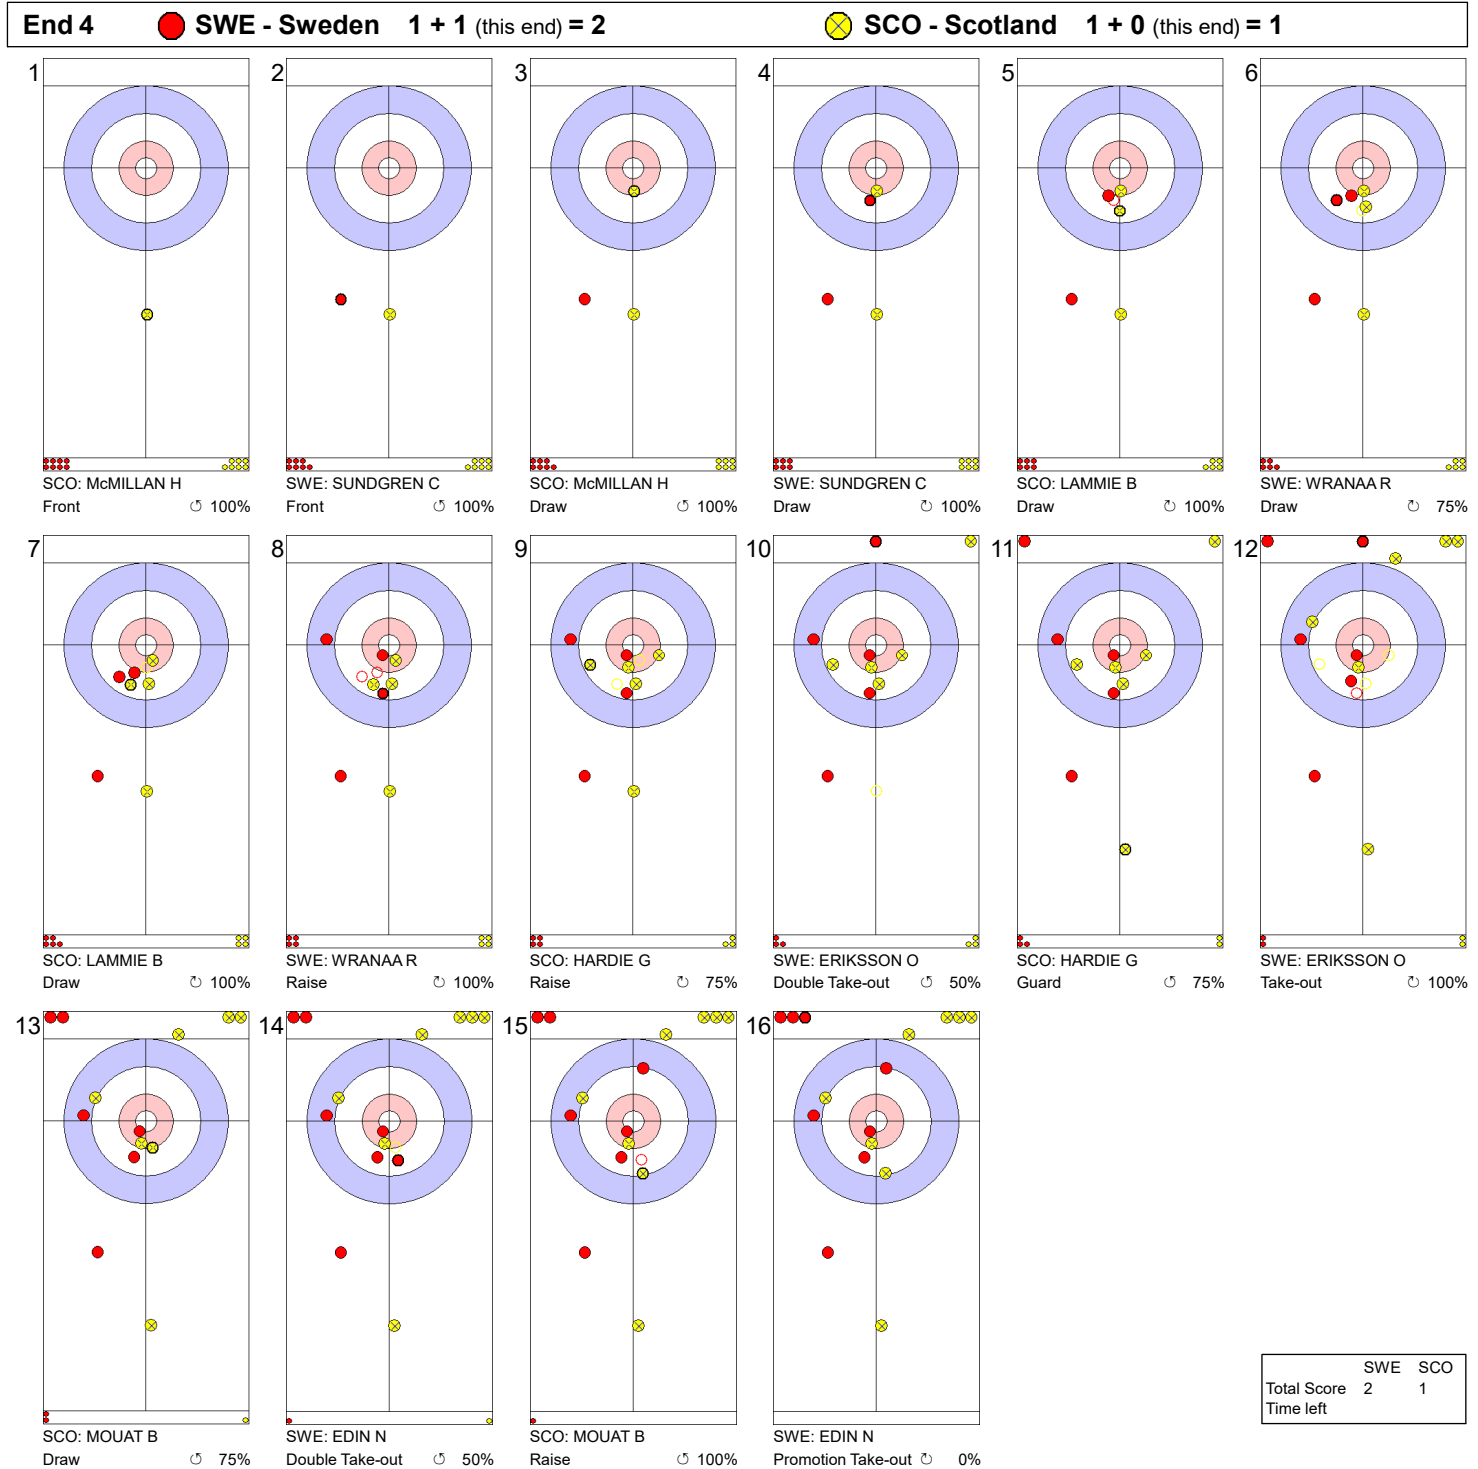

**Game - Shot by Shot**

**Legend:**  
 ↻ Clockwise      ↺ Counter-clockwise      - Not considered

MON 5 APR 2021  
 Start Time 9:00

Round Robin Session 10 - Sheet A

**Game - Shot by Shot**

**Legend:**  
 ↻ Clockwise      ↺ Counter-clockwise      - Not considered

MON 5 APR 2021  
 Start Time 9:00

Round Robin Session 10 - Sheet A

**Game - Shot by Shot**

**Legend:**  
 ↻ Clockwise      ↺ Counter-clockwise      - Not considered

MON 5 APR 2021  
 Start Time 9:00

Round Robin Session 10 - Sheet A

**Game - Shot by Shot**

**Legend:**  
 ↻ Clockwise      ↺ Counter-clockwise      - Not considered

MON 5 APR 2021  
 Start Time 9:00

Round Robin Session 10 - Sheet A

**Game - Shot by Shot**

**End 6** ● **SWE - Sweden 2 + 0 (this end) = 2** ● **SCO - Scotland 1 + 1 (this end) = 2**

	SWE	SCO
Total Score	2	2
Time left		

**Legend:**  
 ↻ Clockwise      ↺ Counter-clockwise      - Not considered

MON 5 APR 2021  
 Start Time 9:00

Round Robin Session 10 - Sheet A

**Game - Shot by Shot**

**End 7**    ● **SWE - Sweden** 2 + 2 (this end) = 4    ● **SCO - Scotland** 2 + 0 (this end) = 2