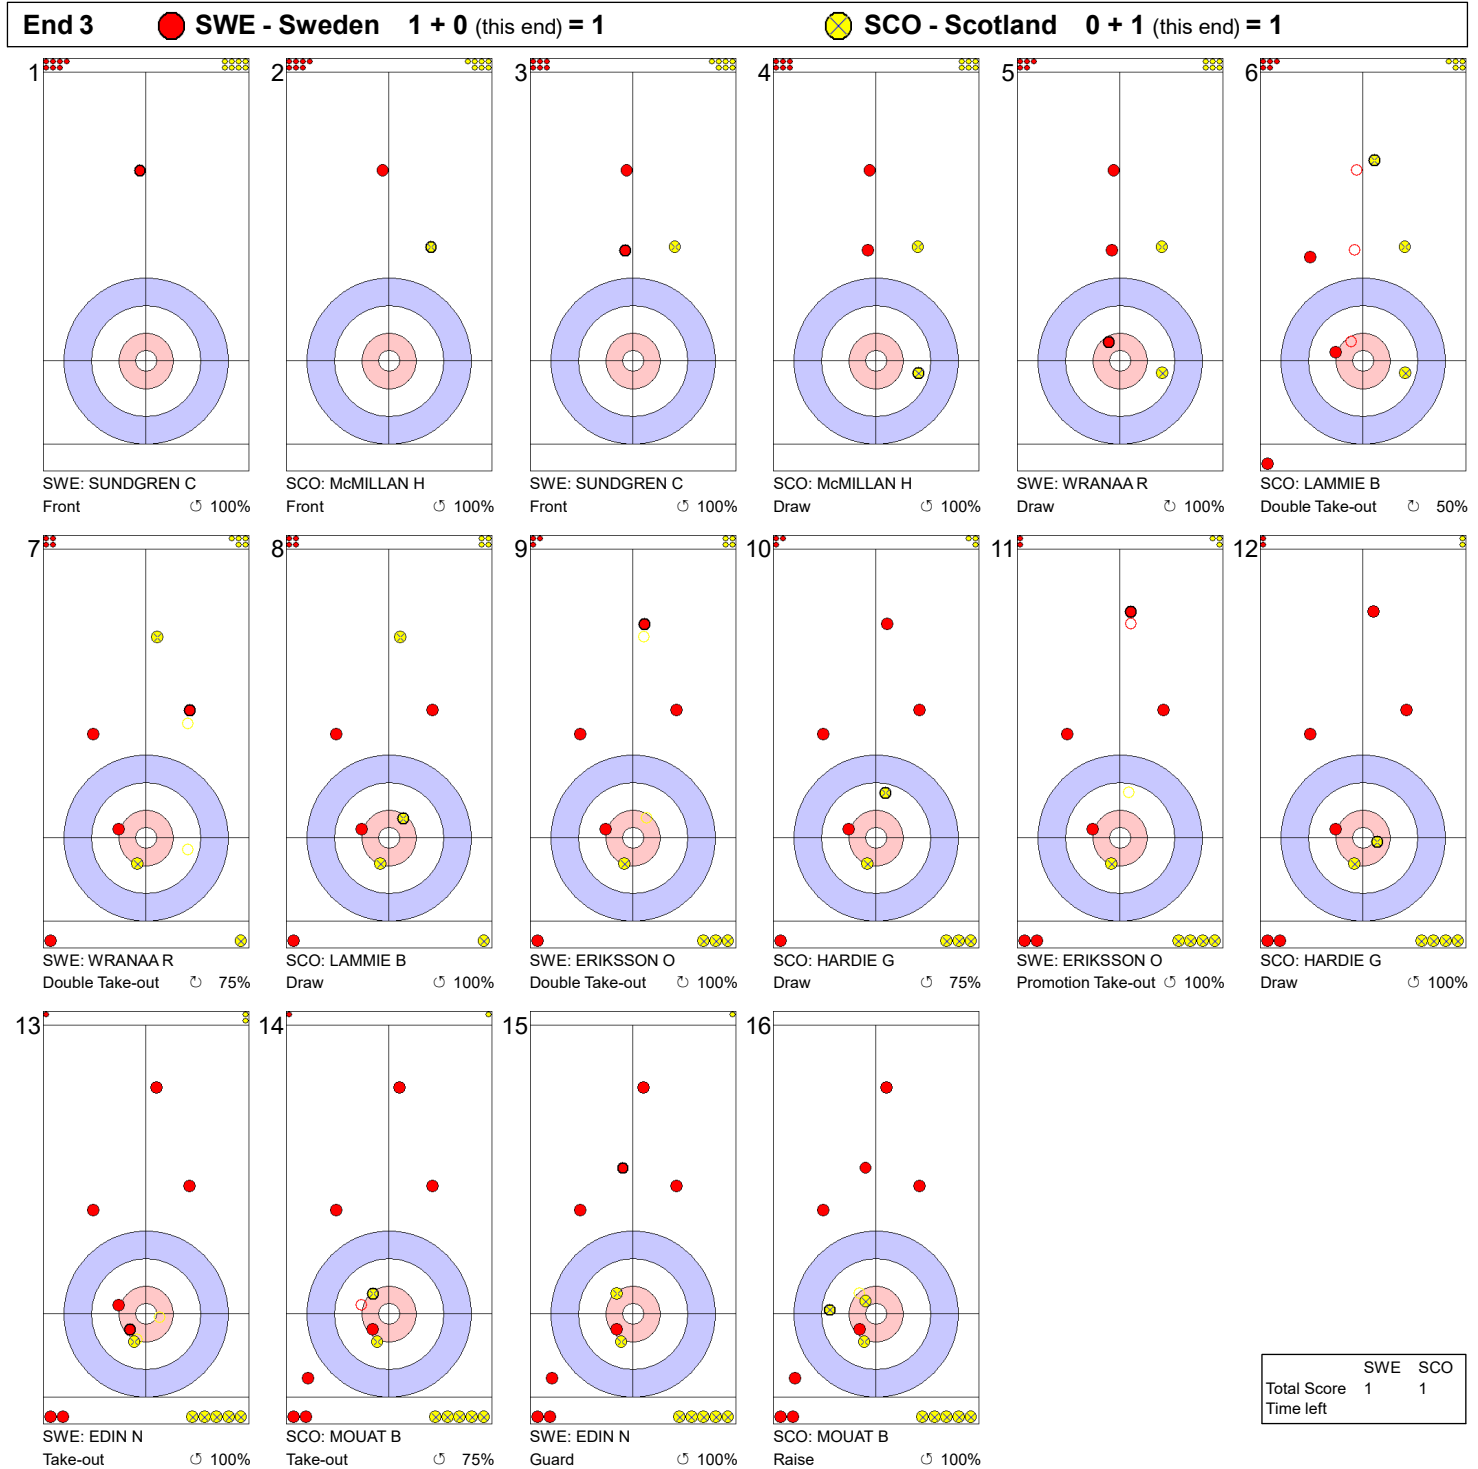

MON 5 APR 2021  
 Start Time 9:00

Round Robin Session 10 - Sheet A

**Game - Shot by Shot**

**Legend:**  
 ↻ Clockwise      ↺ Counter-clockwise      - Not considered

MON 5 APR 2021  
 Start Time 9:00

Round Robin Session 10 - Sheet A

**Game - Shot by Shot**

**Legend:**  
 ↻ Clockwise      ↺ Counter-clockwise      - Not considered

MON 5 APR 2021  
 Start Time 9:00

Round Robin Session 10 - Sheet A

**Game - Shot by Shot**

**Legend:**  
 ↻ Clockwise      ↺ Counter-clockwise      - Not considered

**Game - Shot by Shot**

**Legend:**  
 ↻ Clockwise      ↺ Counter-clockwise      - Not considered

MON 5 APR 2021  
 Start Time 9:00

Round Robin Session 10 - Sheet A

**Game - Shot by Shot**

**End 6** ● **SWE - Sweden 2 + 0 (this end) = 2** ● **SCO - Scotland 1 + 1 (this end) = 2**