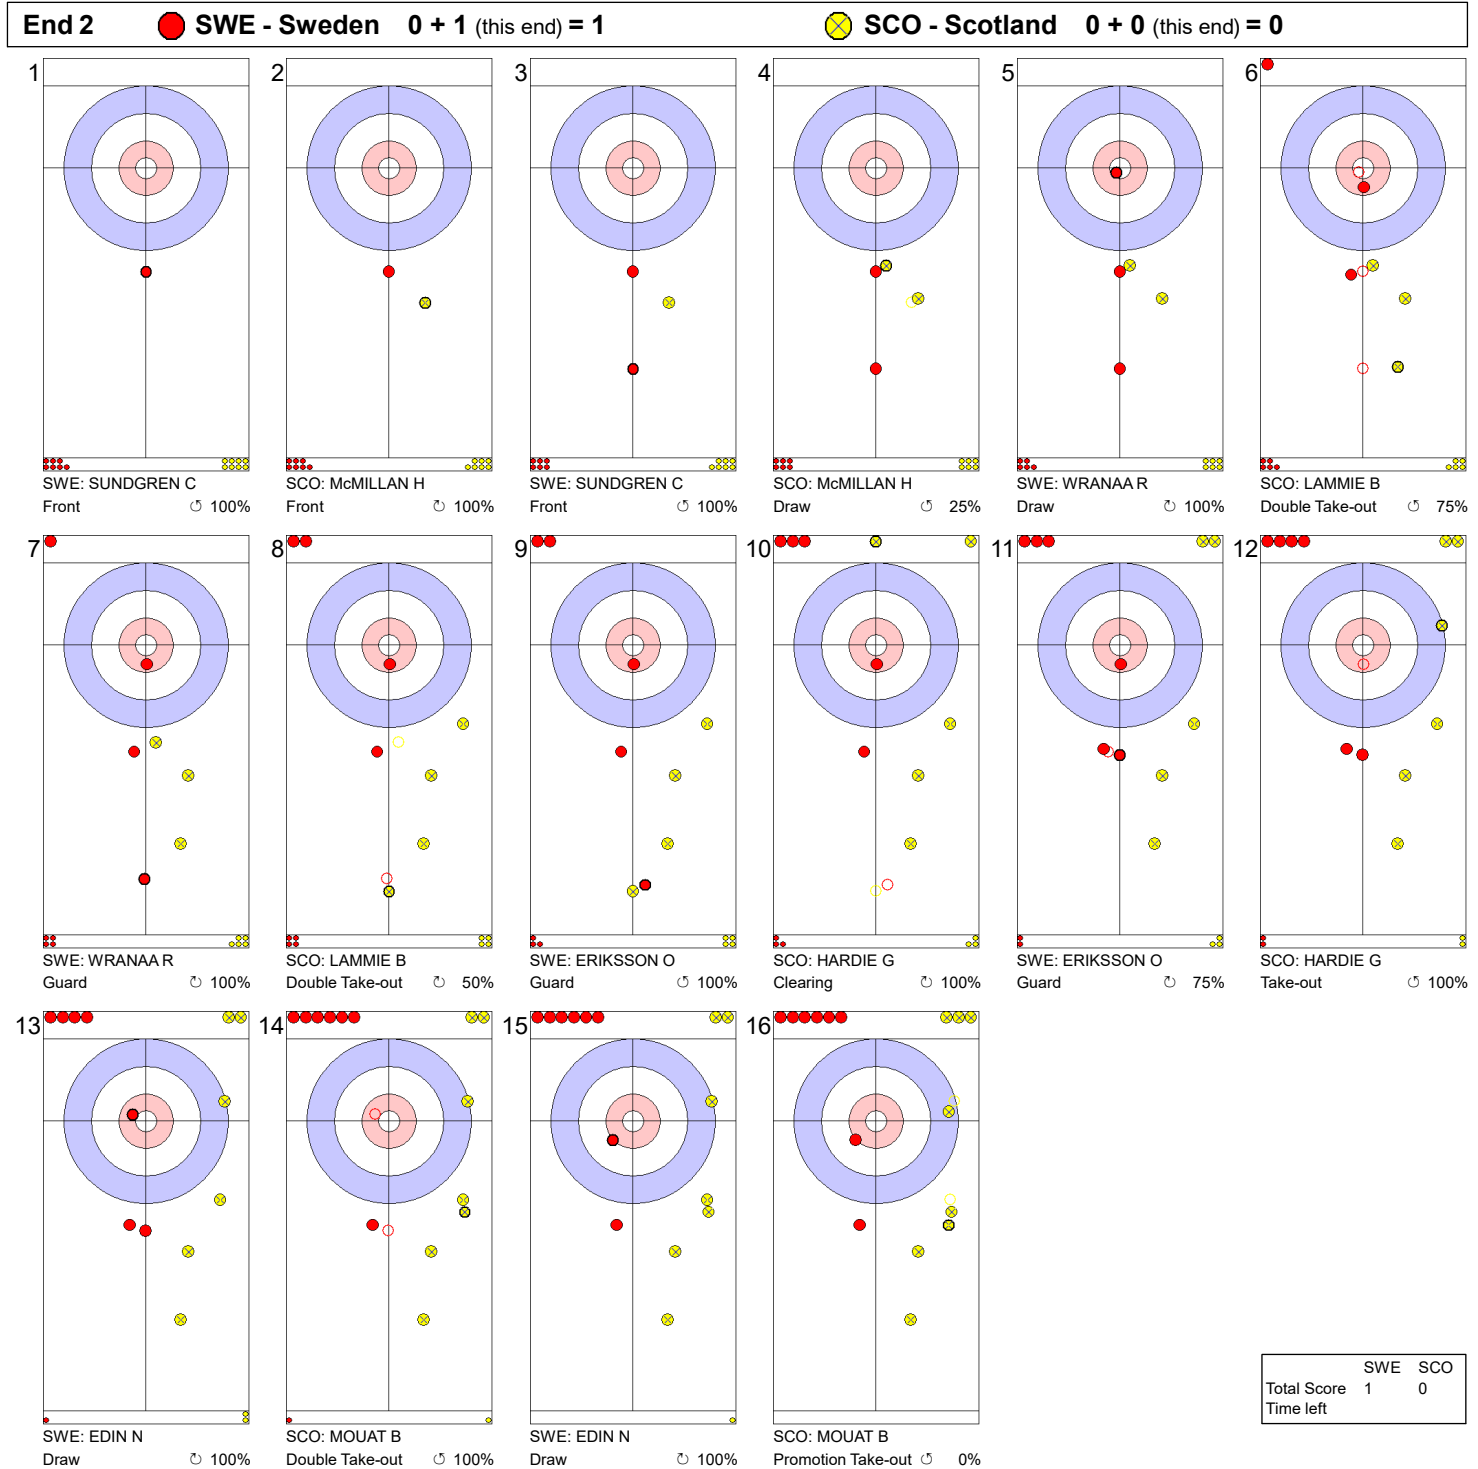

MON 5 APR 2021  
 Start Time 9:00

Round Robin Session 10 - Sheet A

**Game - Shot by Shot**

**Legend:**  
 ↻ Clockwise      ↺ Counter-clockwise      - Not considered

MON 5 APR 2021  
 Start Time 9:00

Round Robin Session 10 - Sheet A

**Game - Shot by Shot**

**Legend:**  
 ↻ Clockwise      ↺ Counter-clockwise      - Not considered

MON 5 APR 2021  
 Start Time 9:00

Round Robin Session 10 - Sheet A

**Game - Shot by Shot**

**Legend:**  
 ↻ Clockwise      ↺ Counter-clockwise      - Not considered

**Game - Shot by Shot**

**Legend:**  
 ↻ Clockwise      ↺ Counter-clockwise      - Not considered

MON 5 APR 2021  
 Start Time 9:00

Round Robin Session 10 - Sheet A

**Game - Shot by Shot**

**End 6** ● **SWE - Sweden 2 + 0 (this end) = 2** ● **SCO - Scotland 1 + 1 (this end) = 2**