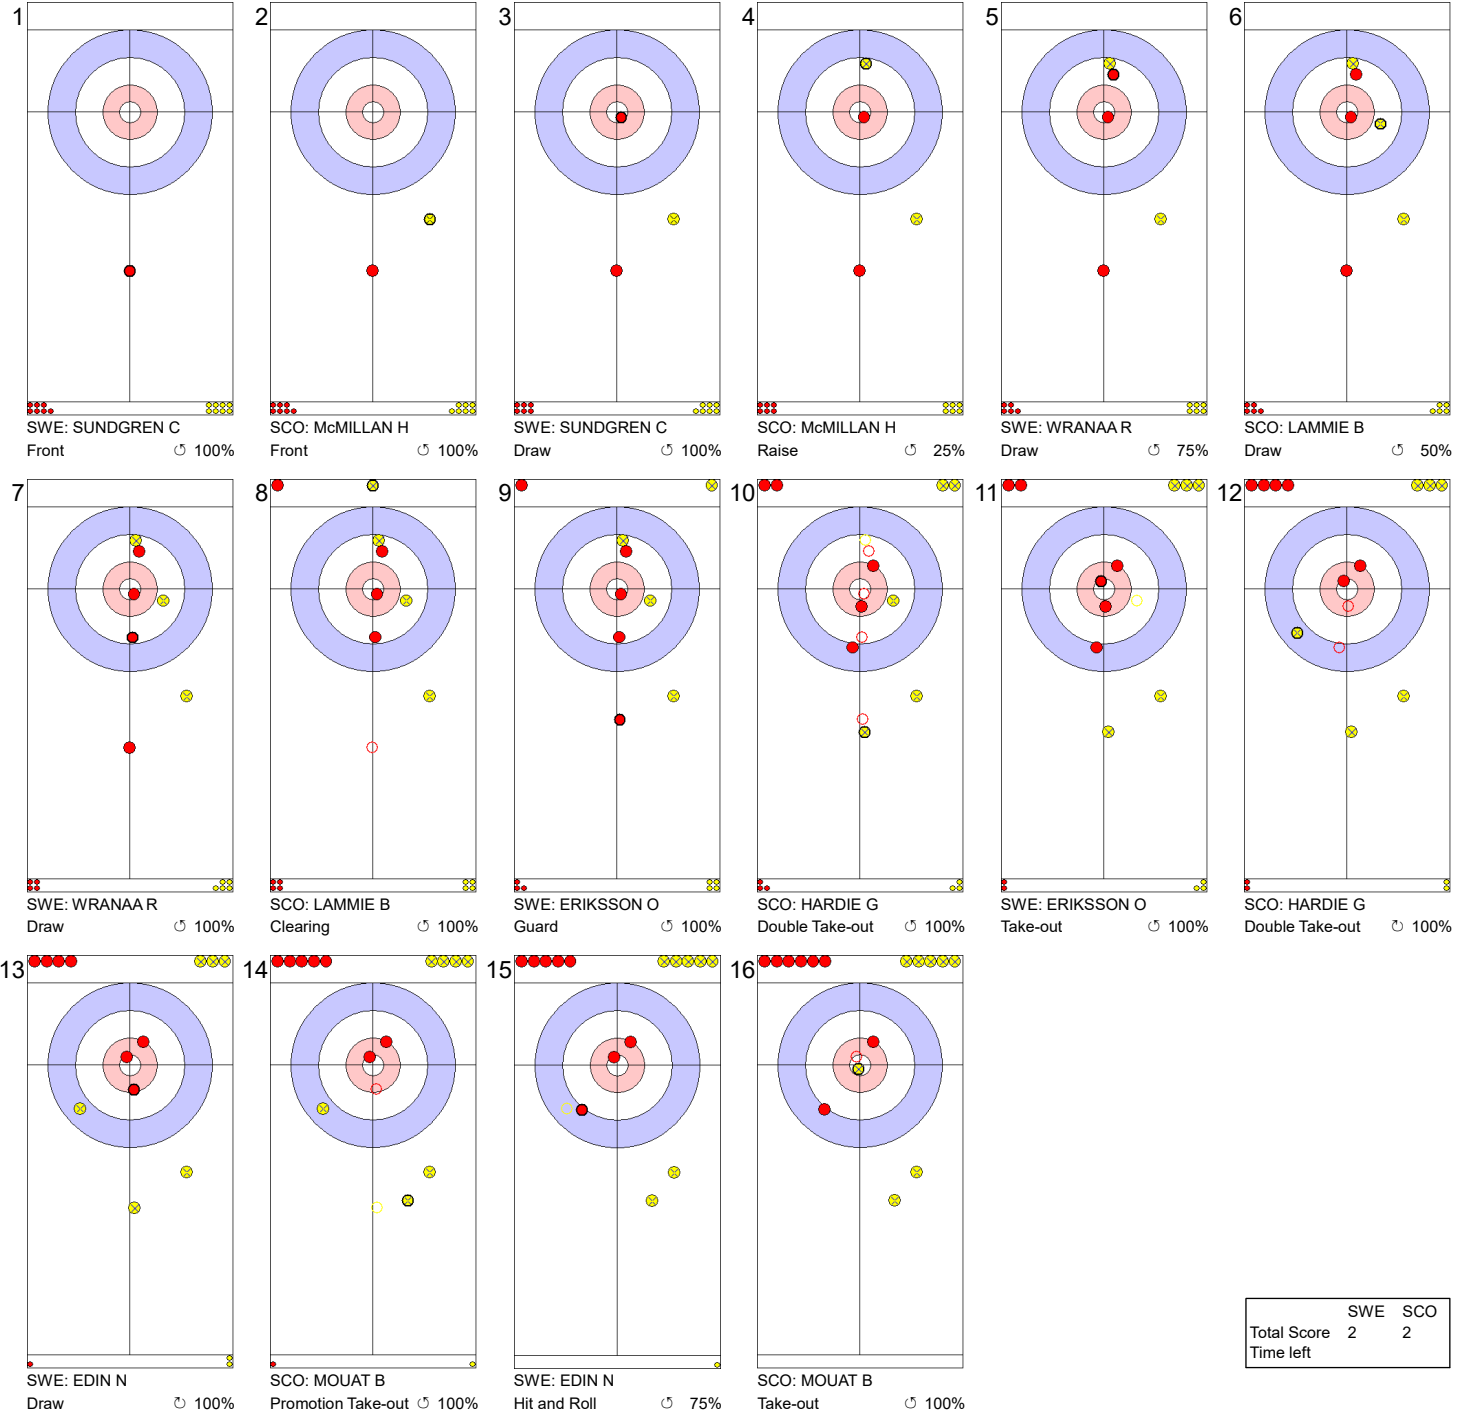

MON 5 APR 2021  
 Start Time 9:00

Round Robin Session 10 - Sheet A

**Game - Shot by Shot**

**Legend:**  
 ↻ Clockwise      ↺ Counter-clockwise      - Not considered

MON 5 APR 2021  
 Start Time 9:00

Round Robin Session 10 - Sheet A

**Game - Shot by Shot**

**Legend:**  
 ↻ Clockwise      ↺ Counter-clockwise      - Not considered

MON 5 APR 2021  
 Start Time 9:00

Round Robin Session 10 - Sheet A

**Game - Shot by Shot**

**End 6** ● **SWE - Sweden 2 + 0 (this end) = 2** ● **SCO - Scotland 1 + 1 (this end) = 2**

	SWE	SCO
Total Score	2	2
Time left		

**Legend:**  
 ↻ Clockwise      ↺ Counter-clockwise      - Not considered

MON 5 APR 2021  
 Start Time 9:00

Round Robin Session 10 - Sheet A

**Game - Shot by Shot**

**End 7**    ● **SWE - Sweden** 2 + 2 (this end) = 4    ● **SCO - Scotland** 2 + 0 (this end) = 2

Shot	Player	Team	Shot Type	Percentage
1	McMILLAN H	SCO	Front	100%
2	SUNDGREN C	SWE	Draw	100%
3	McMILLAN H	SCO	Draw	100%
4	SUNDGREN C	SWE	Draw	100%
5	LAMMIE B	SCO	Draw	50%
6	WRANAAR	SWE	Double Take-out	75%
7	LAMMIE B	SCO	Raise	75%
8	WRANAAR	SWE	Take-out	100%
9	HARDIE G	SCO	Take-out	100%
10	ERIKSSON O	SWE	Double Take-out	100%
11	HARDIE G	SCO	Promotion Take-out	100%
12	ERIKSSON O	SWE	Take-out	50%
13	MOUAT B	SCO	Hit and Roll	100%
14	EDIN N	SWE	Hit and Roll	100%
15	MOUAT B	SCO	Draw	100%
16	EDIN N	SWE	Promotion Take-out	100%