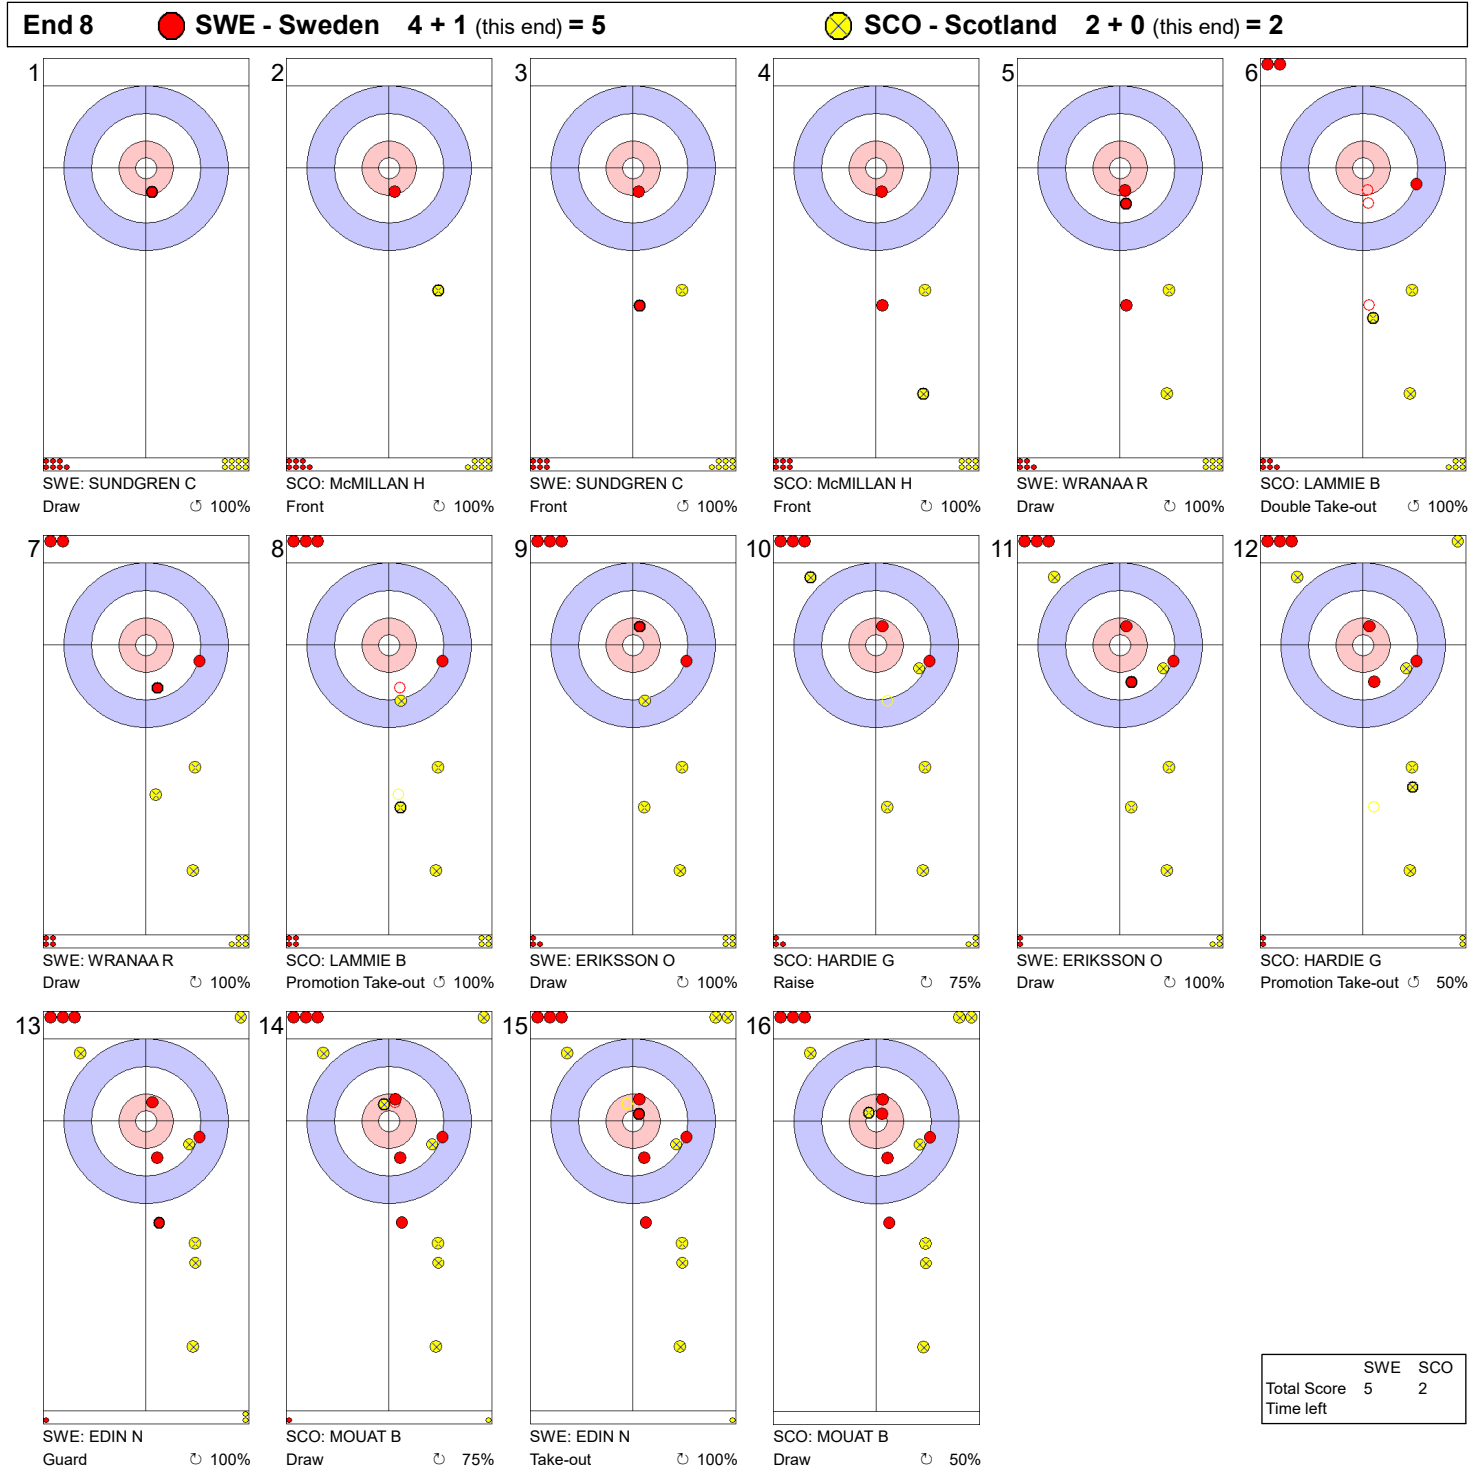

	SWE	SCO
Total Score	2	2
Time left		

**Legend:**  
 ↻ Clockwise      ↺ Counter-clockwise      - Not considered

MON 5 APR 2021  
 Start Time 9:00

Round Robin Session 10 - Sheet A

**Game - Shot by Shot**

**End 7**    ● **SWE - Sweden** 2 + 2 (this end) = 4    ● **SCO - Scotland** 2 + 0 (this end) = 2

Shot	Player	Team	Shot Type	Percentage
1	McMILLAN H	SCO	Front	100%
2	SUNDGREN C	SWE	Draw	100%
3	McMILLAN H	SCO	Draw	100%
4	SUNDGREN C	SWE	Draw	100%
5	LAMMIE B	SCO	Draw	50%
6	WRANAAR	SWE	Double Take-out	75%
7	LAMMIE B	SCO	Raise	75%
8	WRANAAR	SWE	Take-out	100%
9	HARDIE G	SCO	Take-out	100%
10	ERIKSSON O	SWE	Double Take-out	100%
11	HARDIE G	SCO	Promotion Take-out	100%
12	ERIKSSON O	SWE	Take-out	50%
13	MOUAT B	SCO	Hit and Roll	100%
14	EDIN N	SWE	Hit and Roll	100%
15	MOUAT B	SCO	Draw	100%
16	EDIN N	SWE	Promotion Take-out	100%

	SWE	SCO
Total Score	4	2
Time left		

**Legend:**  
 ↻ Clockwise      ↺ Counter-clockwise      - Not considered

MON 5 APR 2021  
 Start Time 9:00

Round Robin Session 10 - Sheet A

**Game - Shot by Shot**

**Legend:**  
 ↻ Clockwise      ↺ Counter-clockwise      - Not considered

MON 5 APR 2021  
 Start Time 9:00

Round Robin Session 10 - Sheet A

**Game - Shot by Shot**

**Legend:**  
 ↻ Clockwise      ↺ Counter-clockwise      - Not considered

MON 5 APR 2021  
 Start Time 9:00

Round Robin Session 10 - Sheet A