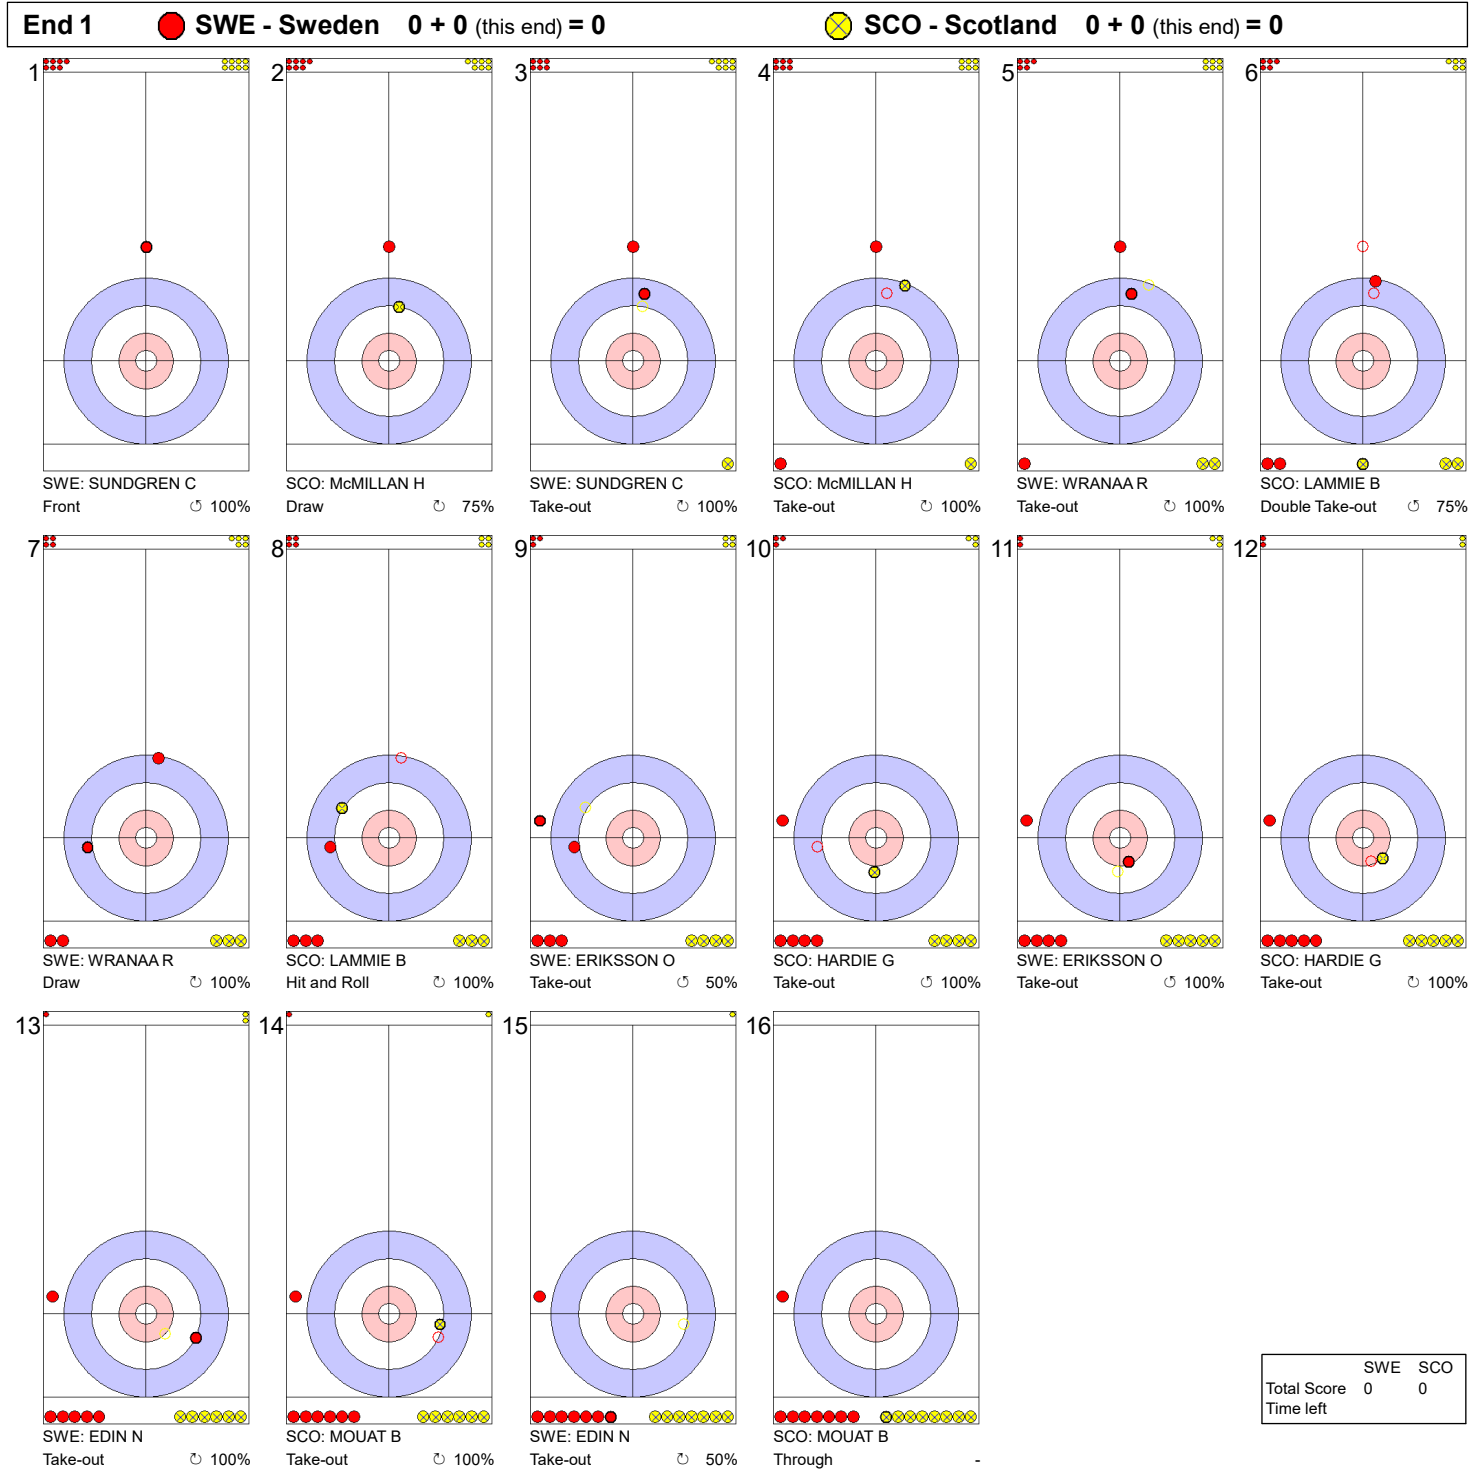

MON 5 APR 2021  
 Start Time 9:00

Round Robin Session 10 - Sheet A

**Game - Shot by Shot**

**Legend:**  
 ↻ Clockwise      ↺ Counter-clockwise      - Not considered

MON 5 APR 2021  
 Start Time 9:00

Round Robin Session 10 - Sheet A

**Game - Shot by Shot**

**Legend:**  
 ↻ Clockwise      ↺ Counter-clockwise      - Not considered

MON 5 APR 2021  
 Start Time 9:00

Round Robin Session 10 - Sheet A

**Game - Shot by Shot**

**Legend:**  
 ↻ Clockwise      ↺ Counter-clockwise      - Not considered

**Game - Shot by Shot**

**Legend:**  
 ↻ Clockwise      ↺ Counter-clockwise      - Not considered

MON 5 APR 2021  
 Start Time 9:00

Round Robin Session 10 - Sheet A

**Game - Shot by Shot**

**End 6** ● **SWE - Sweden 2 + 0 (this end) = 2** ● **SCO - Scotland 1 + 1 (this end) = 2**