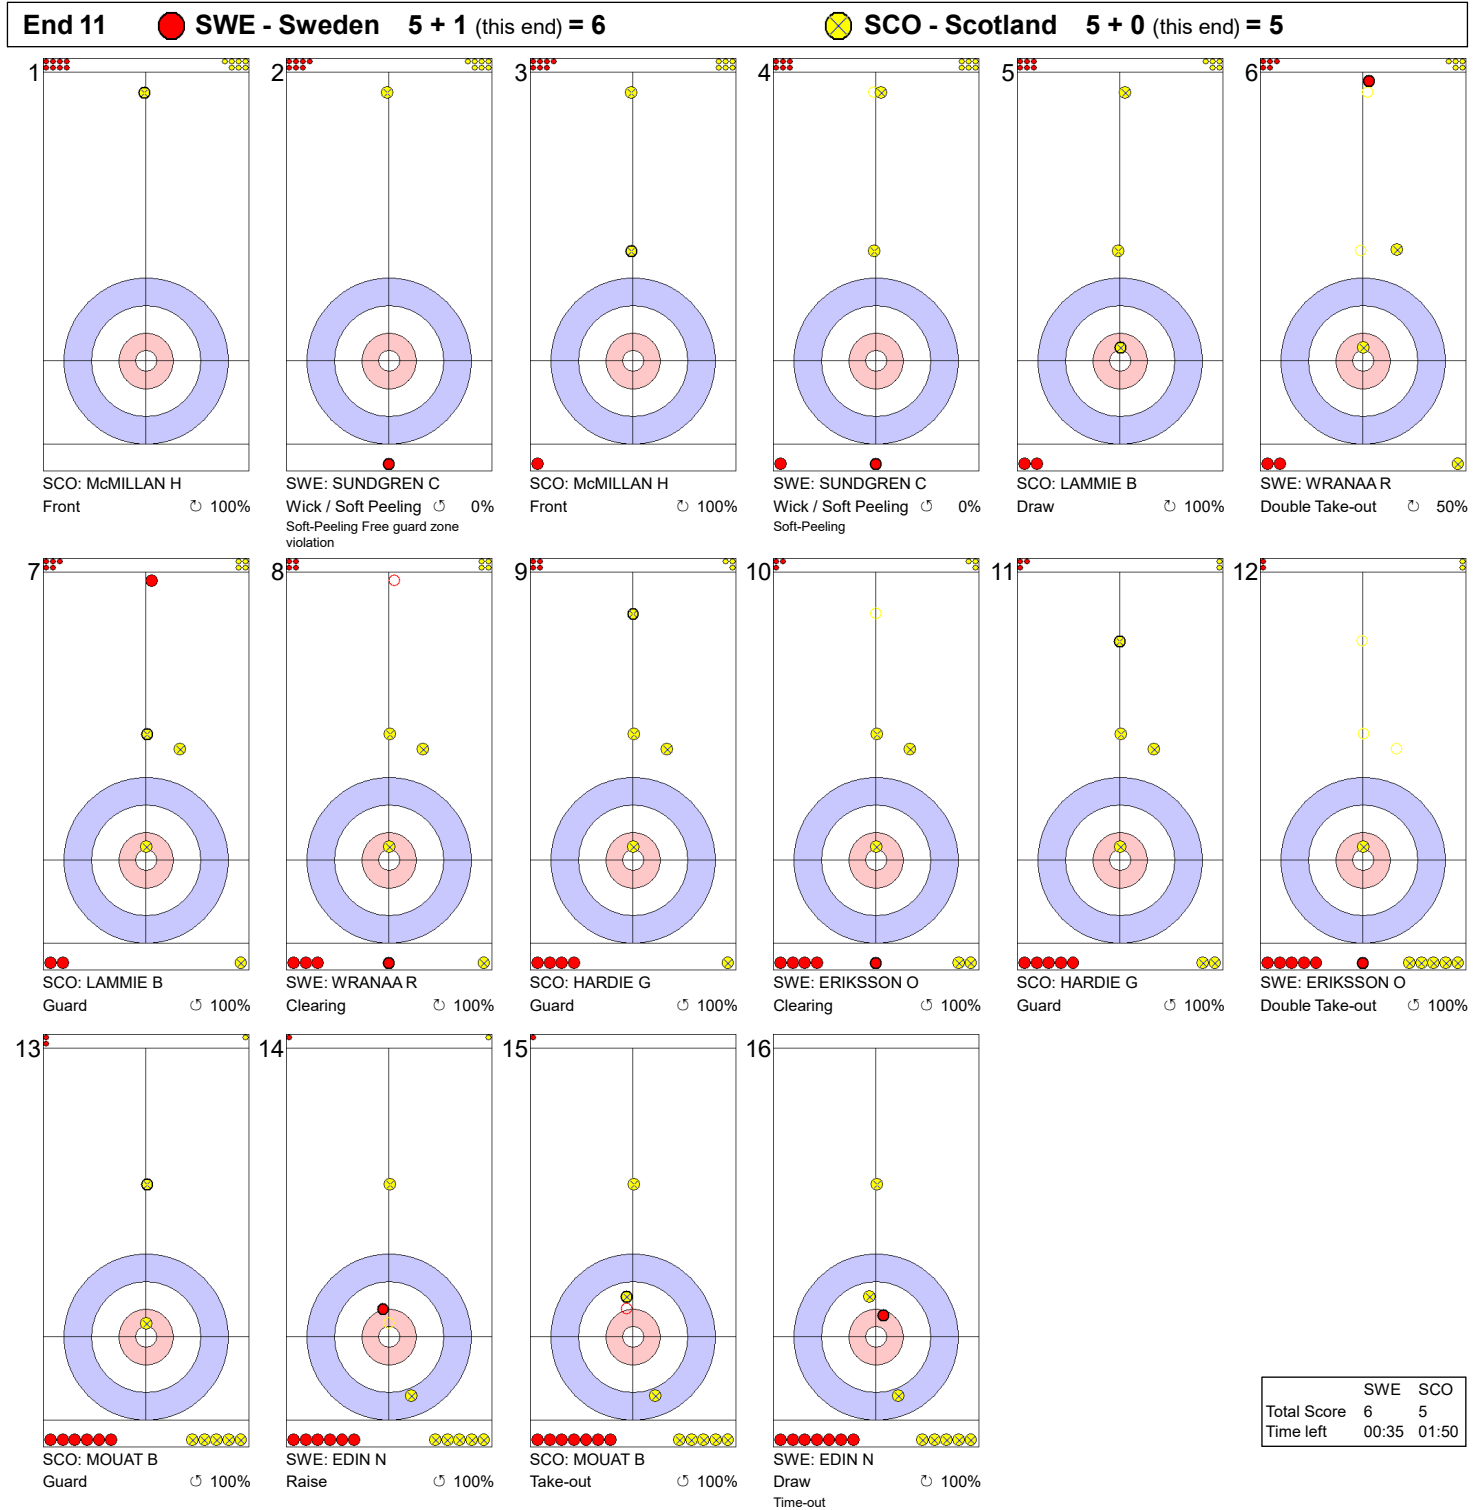

MON 5 APR 2021  
 Start Time 9:00

Round Robin Session 10 - Sheet A

**Game - Shot by Shot**

**Legend:**  
 ↻ Clockwise      ↺ Counter-clockwise      - Not considered

MON 5 APR 2021  
 Start Time 9:00

Round Robin Session 10 - Sheet A

**Game - Shot by Shot**

**End 10**    ● **SWE - Sweden** 5 + 0 (this end) = 5    ● **SCO - Scotland** 4 + 1 (this end) = 5

Shot	Team	Player	Shot Type	Result
1	SCO	McMILLAN H	Front	100%
2	SWE	SUNDGREN C	Wick / Soft Peeling	100%
3	SCO	McMILLAN H	Front	100%
4	SWE	SUNDGREN C	Wick / Soft Peeling	0%
5	SCO	LAMMIE B	Draw	100%
6	SWE	WRANAAR	Clearing	100%
7	SCO	LAMMIE B	Guard	100%
8	SWE	WRANAAR	Clearing	100%
9	SCO	HARDIE G	Guard	100%
10	SWE	ERIKSSON O	Clearing	100%
11	SCO	HARDIE G	Guard	100%
12	SWE	ERIKSSON O	Clearing	100%
13	SCO	MOUAT B	Guard	100%
14	SWE	EDIN N	Clearing	100%
15	SCO	MOUAT B	Guard	100%
16	SWE	EDIN N	Double Take-out	0%

SWE	SCO
Total Score 5	5
Time left 01:04	01:36

**Legend:**  
 ↻ Clockwise      ↺ Counter-clockwise      - Not considered

MON 5 APR 2021  
 Start Time 9:00

Round Robin Session 10 - Sheet A

**Game - Shot by Shot**

**Legend:**  
 ↻ Clockwise   ↺ Counter-clockwise   - Not considered